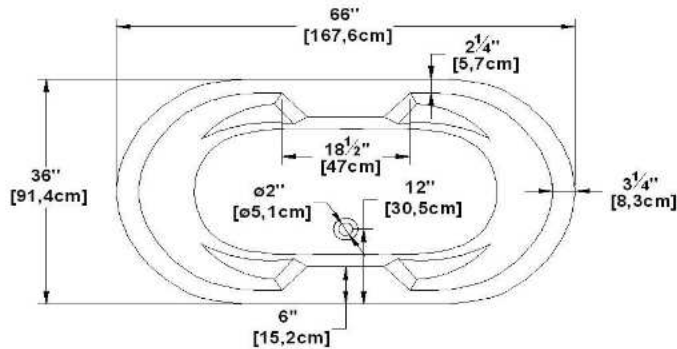

Sophia 66 Freestanding

Product code : SO66FS

Draft revision : 20121012081852

External dimensions: 66" x 36" x 23,5" [167,6 cm x 91,4 cm x 59,7 cm]

Serie : freestand

Seats : 2

2012 catalog page : 17

Low-profile available : *no*

Also available in DECKMOUNT

Lumbar support : *yes*

Arm rests : *yes*

Draft and specs

Specifications	
Capacity :	37 IMP Gal. / 48,3 US Gal. / 168,2 liters
AeroMassage™ :	38 Easy Clean™ air jets
Super AeroMassage™ :	AeroMassage™ + 12 Easy Clean™ air jets
Dynamic Turbo™ :	unavailable
Confort Air™ :	unavailable
Characteristics :	n/a

Remarks	
* all measures have a precision of ± 1/4" (0,63cm)	
* internal dimensions taken at 4" (10cm) from bath bottom	
* capacity is measured by filling the soaker to 1-1/2" under the overflow	
* textured skirt available on all freestand products	
* shelf height is 3/4" on all "low-profile" models	