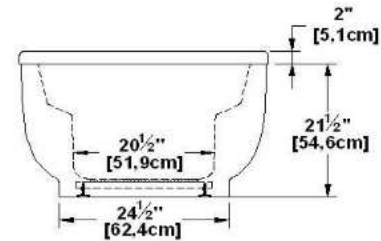

Sophia 66 Freestanding

Product code : SO66FS

Draft revision : 20121012081852

External dimensions: 66" x 36" x 23,5" [167,6 cm x 91,4 cm x 59,7 cm]

Serie : freestand

Seats : 2

2012 catalog page : 17

Low-profile available : *no*

Also available in DECKMOUNT

Lumbar support : *yes*

Arm rests : *yes*

Draft and specs

Specifications	
Capacity :	37 IMP Gal. / 48,3 US Gal. / 168,2 liters
AeroMassage™ :	38 Easy Clean™ air jets
Super AeroMassage™ :	AeroMassage™ + 12 Easy Clean™ air jets
Dynamic Turbo™ :	unavailable
Confort Air™ :	unavailable
Characteristics :	n/a

Remarks	
* all measures have a precision of ± 1/4" (0,63cm)	
* internal dimensions taken at 4" (10cm) from bath bottom	
* capacity is measured by filling the soaker to 1-1/2" under the overflow	
* textured skirt available on all freestand products	
* shelf height is 3/4" on all "low-profile" models	