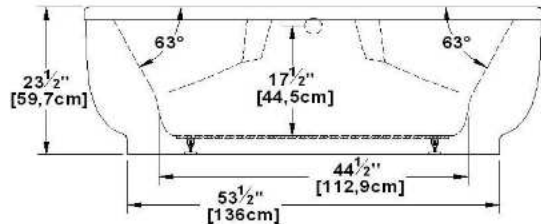

Sophia 66 Freestanding

Product code : SO66FS

Draft revision : 20121012081852

External dimensions: 66" x 36" x 23,5" [167,6 cm x 91,4 cm x 59,7 cm]

Serie : freestand

Seats : 2

2012 catalog page : 17

Low-profile available : *no*

Also available in DECKMOUNT

Lumbar support : *yes*

Arm rests : *yes*

Draft and specs

Specifications	
Capacity :	37 IMP Gal. / 48,3 US Gal. / 168,2 liters
AeroMassage™ :	38 Easy Clean™ air jets
Super AeroMassage™ :	AeroMassage™ + 12 Easy Clean™ air jets
Dynamic Turbo™ :	unavailable
Confort Air™ :	unavailable
Characteristics :	n/a

Remarks	
* all measures have a precision of ± 1/4" (0,63cm)	
* internal dimensions taken at 4" (10cm) from bath bottom	
* capacity is measured by filling the soaker to 1-1/2" under the overflow	
* textured skirt available on all freestand products	
* shelf height is 3/4" on all "low-profile" models	

Visit our website <http://www.oceania-attitude.com> to access up-to-date dimensions and informations. In all cases, information on the website is the most up-to-date. Dimensions may vary slightly. To ensure proper fit, measurements must be taken on the product directly.