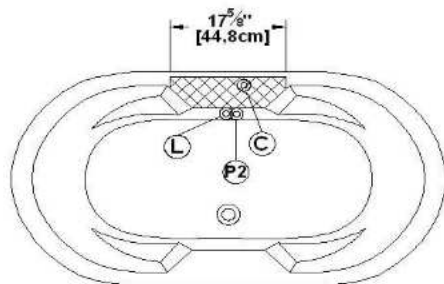

Options and installation

* accessories and decorative lines positions are approximative

Additional(s) note(s) :

Over-flow must be installed with flexible piping. When ordered with AeroMassage™ or Super AeroMassage™, blower must be relocated. Keypad not installed when ordered with remote control.

* It is possible that faucets may be installed elsewhere on the product. Verify, directly on the product, that there are no conflicting parts before drilling.

Legend					
Ⓢ	Blower	Ⓛ	Mood light	ⓐ	Keypad
Ⓟ1	Pump	Ⓟ2	Grab bar		
⊗		Recommended faucets drilling location*			
Deck cut-out line - - - - -					

Available models	
Model	Availability
Soaker alone	x
Confort Air™	
AeroMassage™	x
Super AeroMassage™	x
Dynamic Turbo™ (not available in the U.S.)	
Dynamic Turbo™ + AeroMassage™	
Dynamic Turbo™ + Super AeroMassage™	

Available recommended options	
Front skirt :	Included (Freestanding)
Recommended drain :	WOODB
Tiling flanges :	unavailable
Floating controller :	available

IMPORTANT NOTE : Specifications, dimensions and models are subject to change.

Visit our website <http://www.oceania-attitude.com> to access up-to-date dimensions and informations. In all cases, information on the website is the most up-to-date. Dimensions may vary slightly. To ensure proper fit, measurements must be taken on the product directly.